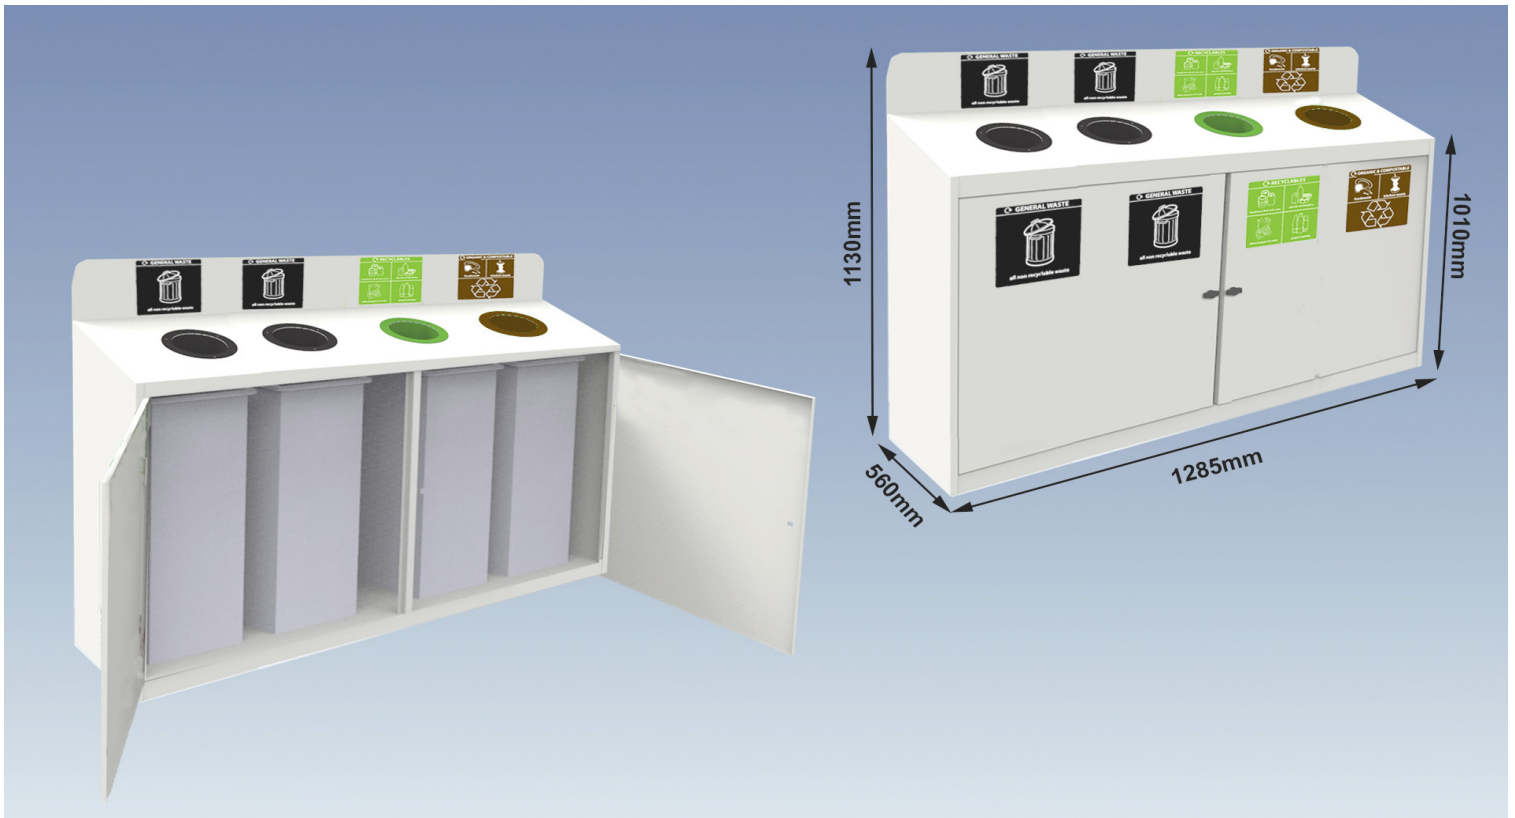

8045 - Tucana 4 Way Recycling Station

Description:

HEIGHT: 1130 mm

WIDTH: 1285 mm

DEPTH: 560 mm

Material:

1.2 Zintec, Plastic Liners each of 87L capacity.

Colour:

White

Labels:

Standard Labels as per illustration. Company Logo available as per illustration. Price available on request.

Lock:

Knob Lock