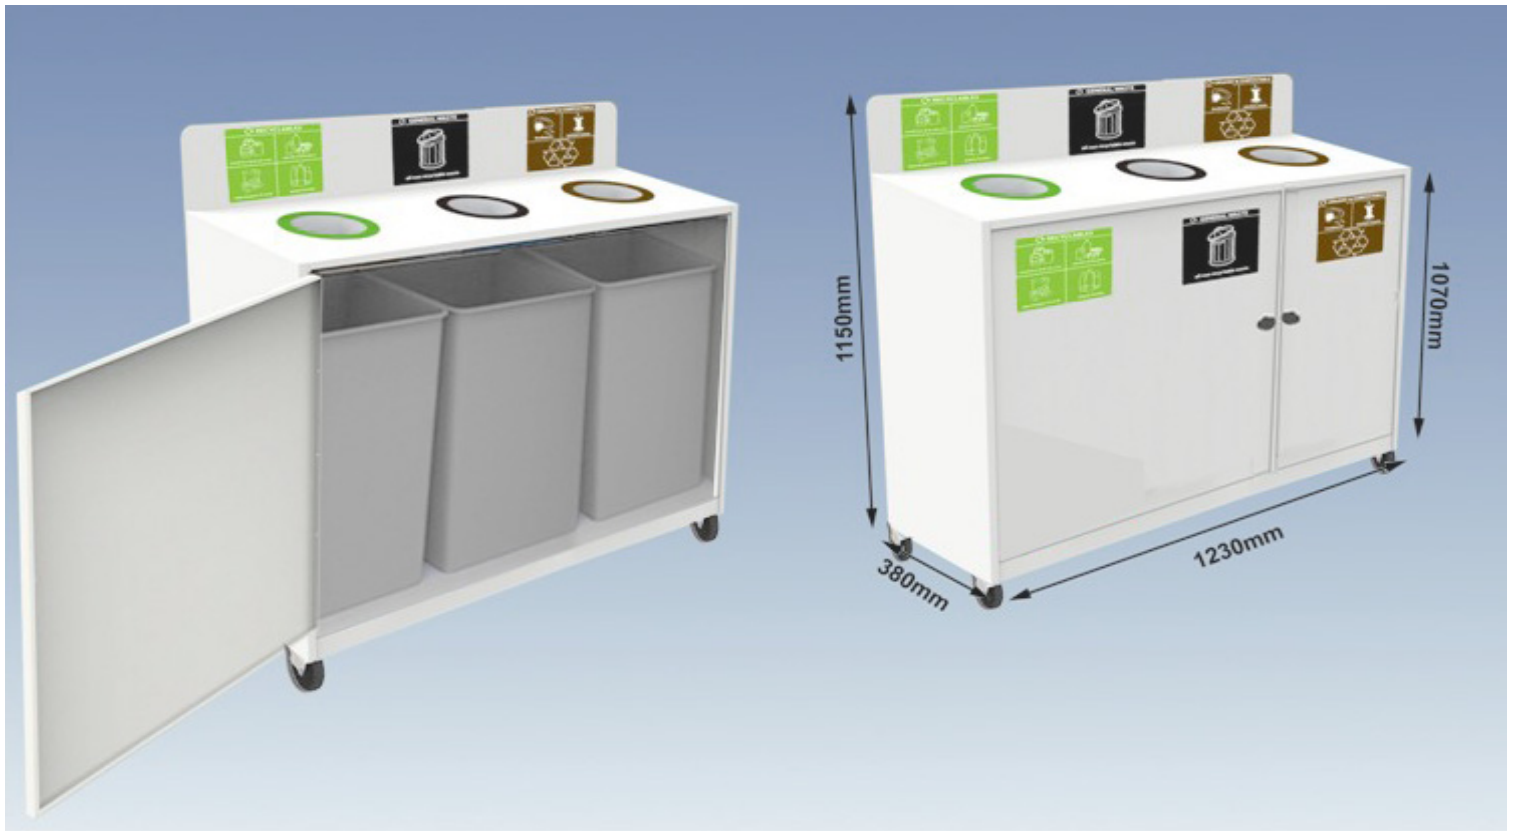

8042 - Trinity 3 Way Recycle Station

Description:

HEIGHT: 1150 mm

WIDTH: 1230 mm

DEPTH: 380 mm

Material:

1.2 Zintec, Plastic Liners each of 50L capacity. Castors included as standard. Also available with pull out drawer system.

Colour:

White

Labels:

Standard Labels as per illustration. Company Logo available as per illustration. Price available on request.

Lock:

Knob Lock